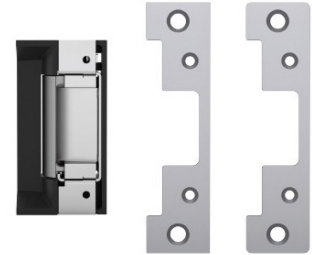

Purchase Options:

- Buy 3: Get a \$50 Gift Card
- Buy 5: Get a \$100 Gift Card

DEAL 3

#366-9400 | HES 9400-630
Surface Mounted Elec. Strike

\$269.10 ea.

-OR-

#366-9600 | HES 9600-630
Rim Electric Strike Body

Purchase Options:

- Buy 3: Get a \$50 Gift Card
- Buy 5: Get a \$100 Gift Card

DEAL 4

#366-1500 | HES 1500-630
1500 Series Electric Strike

\$276.12 ea.

-OR-

#366-1600 | HES 1600-630
1600 Series Electric Strike

Purchase Options:

- Buy 2: Get a \$50 Gift Card

DEAL 5

#366-5013 | HES 5000C-630
5000C Complete Latchbolt Pack

\$104.83 ea.

Purchase Options:

- Buy 3: Get a \$25 Gift Card
- Buy 5: Get a \$50 Gift Card

DEAL 6